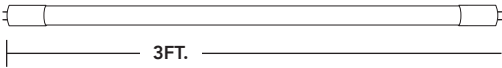

PART #	UPC	REPLACES	WATTAGE	LUMENS	CCT (K)	BASE	LENGTH	QUICK SHIP
LED-8T8-840BC24-G3	844006022716	17W	8W	1250	4000K	G13	2 FT	●
LED-10T8-840BC36-G3	844006022754	25W	10W	1450	4000K	G13	3 FT	●
LED-12T8-840BC48-G3	844006022792	32W	12W	1800	4000K	G13	4 FT	●
LED-15T8-840BC48-G3	844006022839	32W	15W	2200	4000K	G13	4 FT	●
LED-15U6-840BC-G3	844006024253	32W	15W	2200	4000K	2G13	2 FT	●

05.02.19 Information is subject to change without notice.

T8 RETROFITS BALLAST COMPATIBLE - TYPE A

LED-15U6-BC-G3

LED-8T8-BC24

LED-10T8-BC36

LED-12T8-BC48 + LED-15T8-BC48

PART NUMBER BUILDER

MFR	WATTAGE	PRODUCT	CCT	TECHNOLOGY	LENGTH (IN)	GENERATION
LED		T8		BC		G3
	8		830=3000K/85CRI		24	
	10		835=3500K/85CRI		36	
	12		840=4000K/85CRI		48	
	15		850=5000K/85CRI			