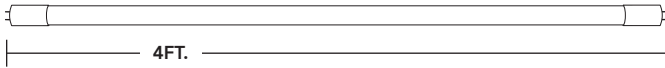

PART #	UPC	REPLACES	WATTAGE	LUMENS	CCT (K)	BASE	LENGTH	QUICK SHIP
LED-8T8-840BC24-G3	844006022716	17W	8W	1250	4000K	G13	2 FT	●
LED-10T8-840BC36-G3	844006022754	25W	10W	1450	4000K	G13	3 FT	●
LED-12T8-840BC48-G3	844006022792	32W	12W	1800	4000K	G13	4 FT	●
LED-15T8-840BC48-G3	844006022839	32W	15W	2200	4000K	G13	4 FT	●
LED-15U6-840BC-G3	844006024253	32W	15W	2200	4000K	2G13	2 FT	●

05.02.19 Information is subject to change without notice.

T8 RETROFITS BALLAST COMPATIBLE - TYPE A

LED-15U6-BC-G3

LED-8T8-BC24

LED-10T8-BC36

LED-12T8-BC48 + LED-15T8-BC48

PART NUMBER BUILDER

MFR	WATTAGE	PRODUCT	CCT	TECHNOLOGY	LENGTH (IN)	GENERATION
LED		T8		BC		G3
	8		830=3000K/85CRI		24	
	10		835=3500K/85CRI		36	
	12		840=4000K/85CRI		48	
	15		850=5000K/85CRI			